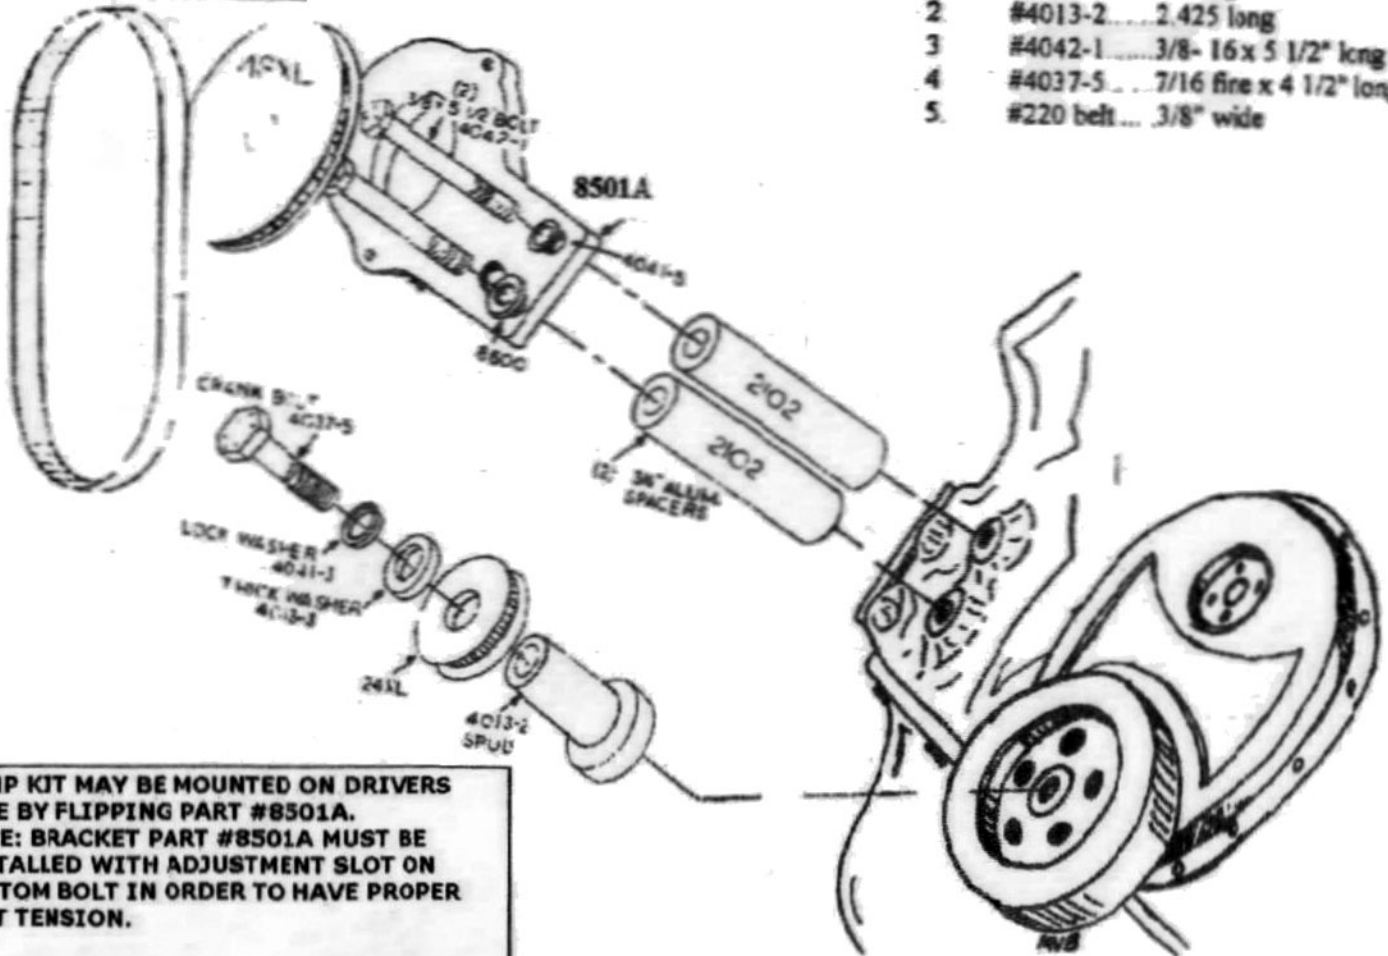

RON'S

FUEL INJECTION SYSTEMS

1-800-513-FUEL

SMALL BLOCK CHEVY 'LOW MOUNT' #4080

1. #2102 4" long
2. #4013-2 2.425 long
3. #4042-1 3/8- 16 x 5 1/2" long
4. #4037-5 7/16 fire x 4 1/2" long
5. #220 belt ... 3/8" wide

PUMP KIT MAY BE MOUNTED ON DRIVERS SIDE BY FLIPPING PART #8501A.
NOTE: BRACKET PART #8501A MUST BE INSTALLED WITH ADJUSTMENT SLOT ON BOTTOM BOLT IN ORDER TO HAVE PROPER BELT TENSION.

RON'S FUEL INJECTION SYSTEMS